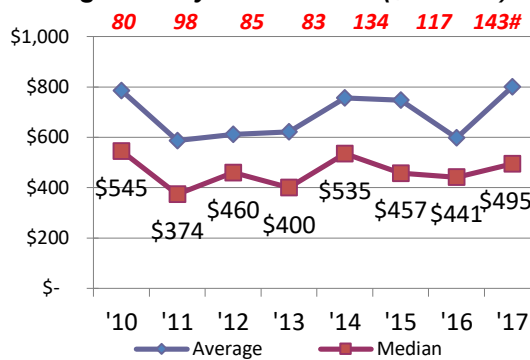

Single Family/Condo Sales ($000 & #)