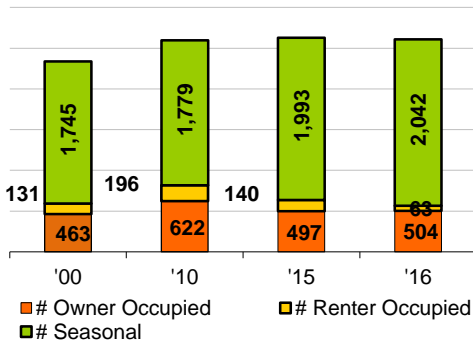

CITY DEMOGRAPHICS

Population

Age

Race/Ethnicity

CITY EMPLOYMENT & INCOME

Household Income Distribution*

Jobs by Industry Sector (#)

Jobs & Businesses (#)

*Not adjusted for inflation

Total Employed: 1,332 8% 5-Yr %change

BC Unemployment Rate: 2.5%

CITY HOUSING STOCK

Housing Stock Utilization(# units)

Total Housing Units ('16): 2,609
Avg Household Size ('16): 1.90