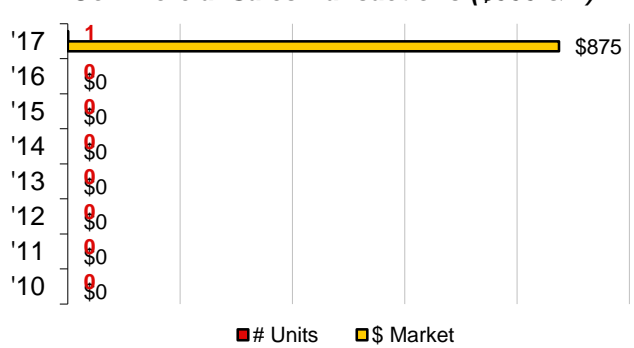

*Not adjusted for inflation

Total Employed: 1,332 8% 5-Yr %change

BC Unemployment Rate: 2.5%

CITY HOUSING STOCK

Housing Stock Utilization(# units)

Total Housing Units ('16): 2,609
Avg Household Size ('16): 1.90

Residential Sales Transactions (\$000 & #)

CITY COMMERCIAL ACTIVITY

Commercial Building Permits (\$000 & #)

Commercial Sales Transactions (\$000 & #)

CITY TOURISM MEASURES

Skier & Airport Visits (000)

Room Nights Sold

CITY GOVERNMENT ACTIVITY

CITY OF SUN VALLEY:

	FY2017	FY2016	% Change
Revenue Expenditures (\$m)	\$ 8.1	\$8.3	-3%
Capital Expenditures (\$m)	\$ 0.8	\$0.3	194%
Employees (# FTE)	34.9	34.9	0%
Property Tax Rate (\$ /mil)	\$ 7,477	\$7,518	-1%
Total Assesed Value (\$m)	\$ 2,280	\$2,303	-1%