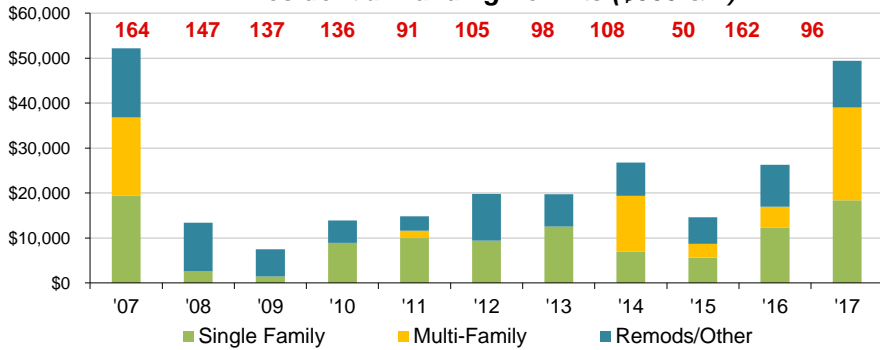

CITY RESIDENTIAL ACTIVITY

Residential Building Permits ($000 & #)