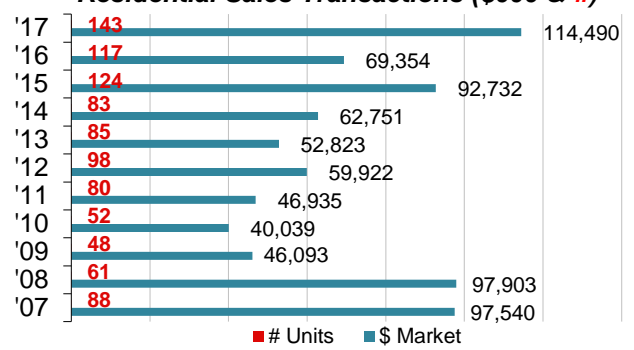

*Not adjusted for inflation

Total Employed: 1,332 8% 5-Yr %change

BC Unemployment Rate: 2.5%

CITY HOUSING STOCK

Housing Stock Utilization(# units)

Total Housing Units ('16): 2,609
Avg Household Size ('16): 1.90

Single Family/Condo Sales (\$000 & #)

Rental Housing Availability (2017\$)

(Ave \$/month & Ave Ads/month)

CITY BUSINESS ACTIVITY

Reported Sales (\$m)

Reported Wages (\$m)

CITY RESIDENTIAL ACTIVITY

Residential Building Permits (\$000 & #)

Residential Sales Transactions (\$000 & #)

CITY COMMERCIAL ACTIVITY

Commercial Building Permits (\$000 & #)

Commercial Sales Transactions (\$000 & #)

CITY TOURISM MEASURES

Skier & Airport Visits (000)

Room Nights Sold