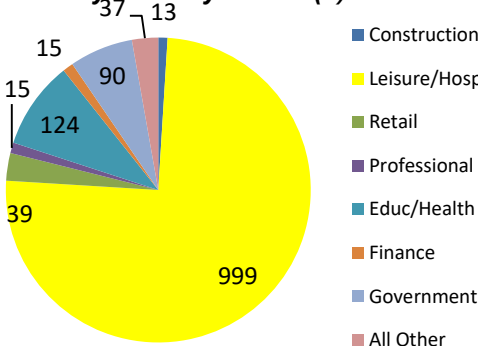

CITY DEMOGRAPHICS

Population

Age

Race/Ethnicity

CITY EMPLOYMENT & INCOME

Household Income Distribution*

Jobs by Industry Sector (#)

Jobs & Businesses (#)

*Not adjusted for inflation

Total Employed: 1,332 8% 5-Yr %change

BC Unemployment Rate: 2.5%

CITY HOUSING STOCK

Housing Stock Utilization(# units)

Total Housing Units ('16): 2,609
Avg Household Size ('16): 1.90