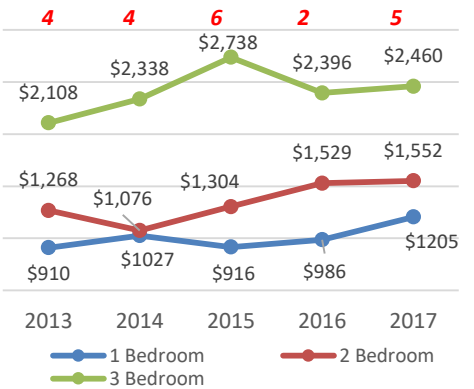

Rental Housing Availability (2017$)

(Ave $/month & Ave Ads/month)