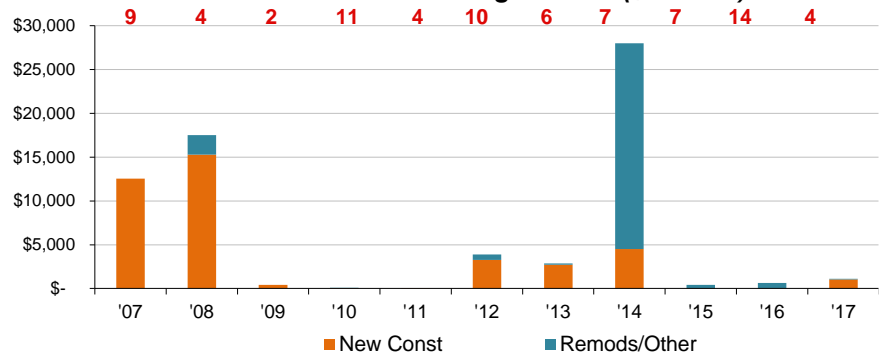

Commercial Building Permits ($000 & #)