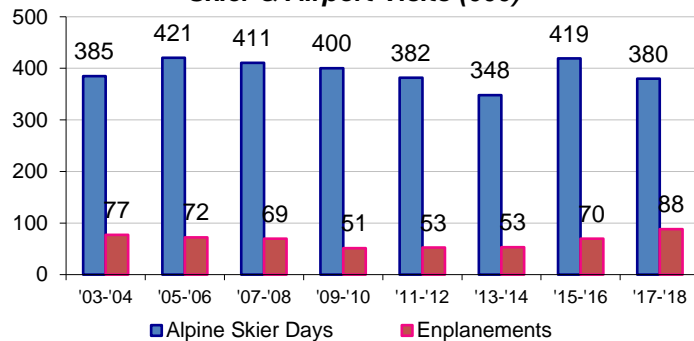

Residential Sales Transactions (\$000 & #)

CITY COMMERCIAL ACTIVITY

Commercial Building Permits (\$000 & #)

Commercial Sales Transactions (\$000 & #)

CITY TOURISM MEASURES

Skier & Airport Visits (000)

Room Nights Sold

CITY GOVERNMENT ACTIVITY

CITY OF SUN VALLEY:

	FY2017	FY2016	% Change
Revenue Expenditures (\$m)	\$ 8.1	\$8.3	-3%
Capital Expenditures (\$m)	\$ 0.8	\$0.3	194%
Employees (# FTE)	34.9	34.9	0%
Property Tax Rate (\$ /mil)	\$ 7,477	\$7,518	-1%
Total Assesed Value (\$m)	\$ 2,280	\$2,303	-1%