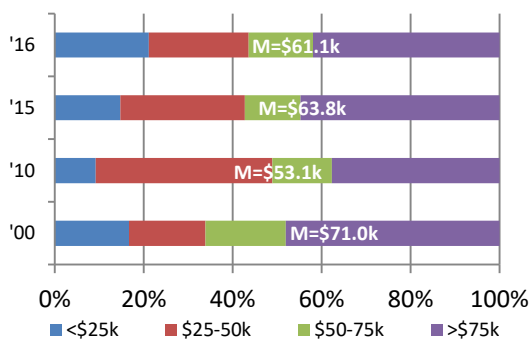

CITY DEMOGRAPHICS

Population

Age

Race/Ethnicity

CITY EMPLOYMENT & INCOME

Household Income Distribution*

Jobs by Industry Sector (#)

Jobs & Businesses (#)

*Not adjusted for inflation

Total Employed: 1,332 8% 5-Yr %change

BC Unemployment Rate: 2.5%

CITY HOUSING STOCK

Housing Stock Utilization(# units)

Total Housing Units ('16): 2,609
Avg Household Size ('16): 1.90