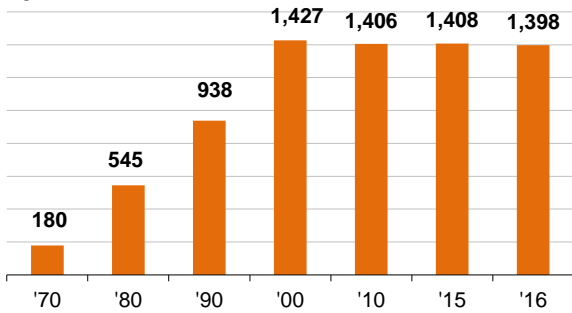

CITY DEMOGRAPHICS

Population

Age

Race/Ethnicity

CITY EMPLOYMENT & INCOME

Household Income Distribution*

Jobs by Industry Sector (#)

Jobs & Businesses (#)

*Not adjusted for inflation

Total Employed: 1,332 8% 5-Yr %change

BC Unemployment Rate: 2.5%

CITY HOUSING STOCK

Housing Stock Utilization(# units)

Total Housing Units ('16): 2,609
Avg Household Size ('16): 1.90