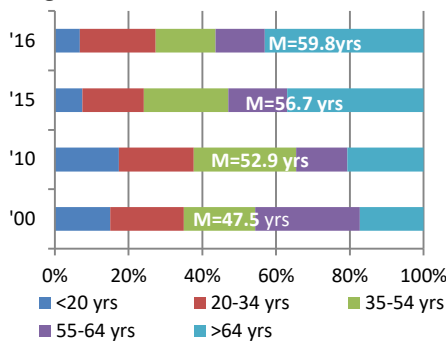

CITY DEMOGRAPHICS

Population

Age

Race/Ethnicity

CITY EMPLOYMENT & INCOME

Household Income Distribution*

Jobs by Industry Sector (#)

Jobs & Businesses (#)

*Not adjusted for inflation

Total Employed: 1,332 8% 5-Yr %change

BC Unemployment Rate: 2.5%

CITY HOUSING STOCK

Housing Stock Utilization(# units)

Total Housing Units ('16): 2,609
Avg Household Size ('16): 1.90