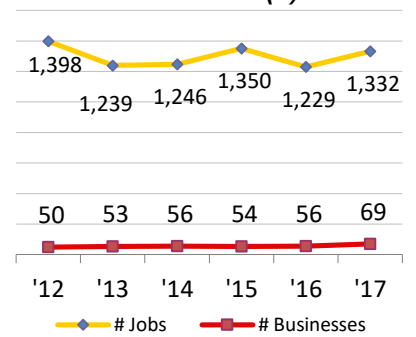

CITY DEMOGRAPHICS

Population

Age

Race/Ethnicity

CITY EMPLOYMENT & INCOME

Household Income Distribution*

Jobs by Industry Sector (#)

Jobs & Businesses (#)

*Not adjusted for inflation

Total Employed: 1,332 8% 5-Yr %change

BC Unemployment Rate: 2.5%

CITY HOUSING STOCK

Housing Stock Utilization(# units)

Total Housing Units ('16): 2,609
Avg Household Size ('16): 1.90