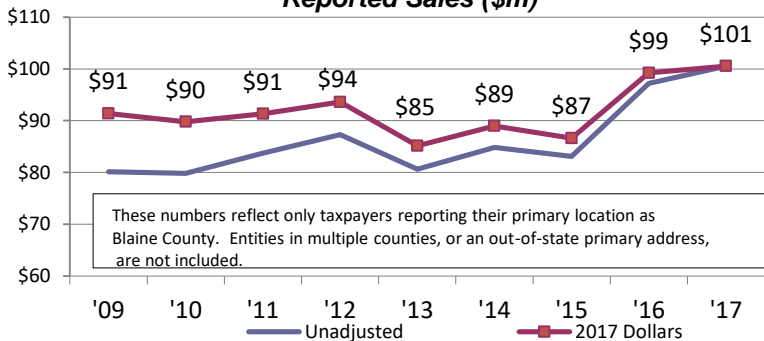

CITY BUSINESS ACTIVITY

Reported Sales ($m)