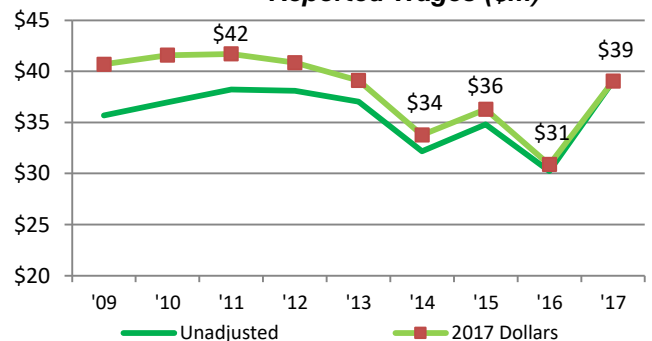

Reported Wages ($m)