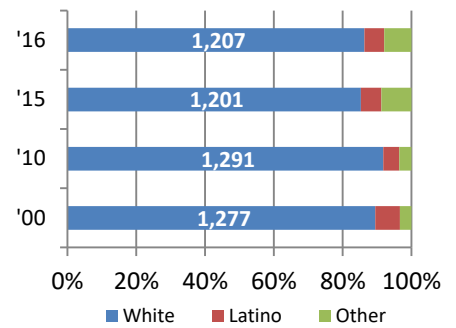

CITY DEMOGRAPHICS

Population

Age

Race/Ethnicity

CITY EMPLOYMENT & INCOME

Household Income Distribution*

Jobs by Industry Sector (#)

Jobs & Businesses (#)

*Not adjusted for inflation

Total Employed: 1,332 8% 5-Yr %change

BC Unemployment Rate: 2.5%

CITY HOUSING STOCK

Housing Stock Utilization(# units)

Total Housing Units ('16): 2,609
Avg Household Size ('16): 1.90